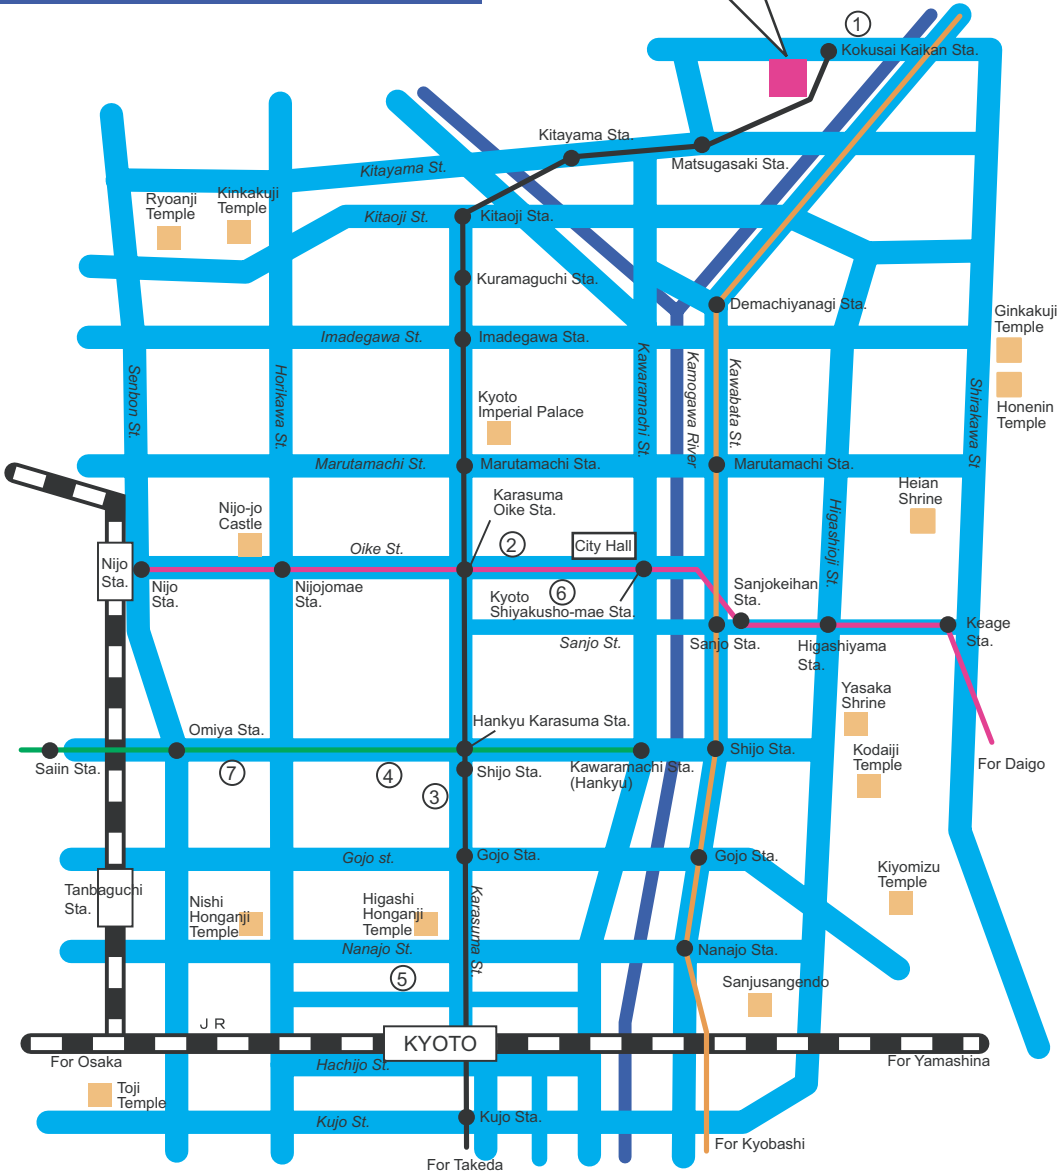

Map of Kyoto

ICC Kyoto
(Kyoto International Conference Center)

- ① Grand Prince Hotel Kyoto
- ② Hearton Hotel Kyoto
- ③ Karasuma Kyoto Hotel
- ④ Court Hotel Kyoto
- ⑤ Hotel Hokke Club Kyoto
- ⑥ Hotel Gimmond Kyoto
- ⑦ Comfort Inn Kyoto Gojo

ACCESS FROM MAJOR AIRPORTS TO KYOTO

Please note that there are 2 airports in Osaka area, Kansai International Airport (Kix) and Osaka International Airport (Itami), for domestic flights (As of March 2007)